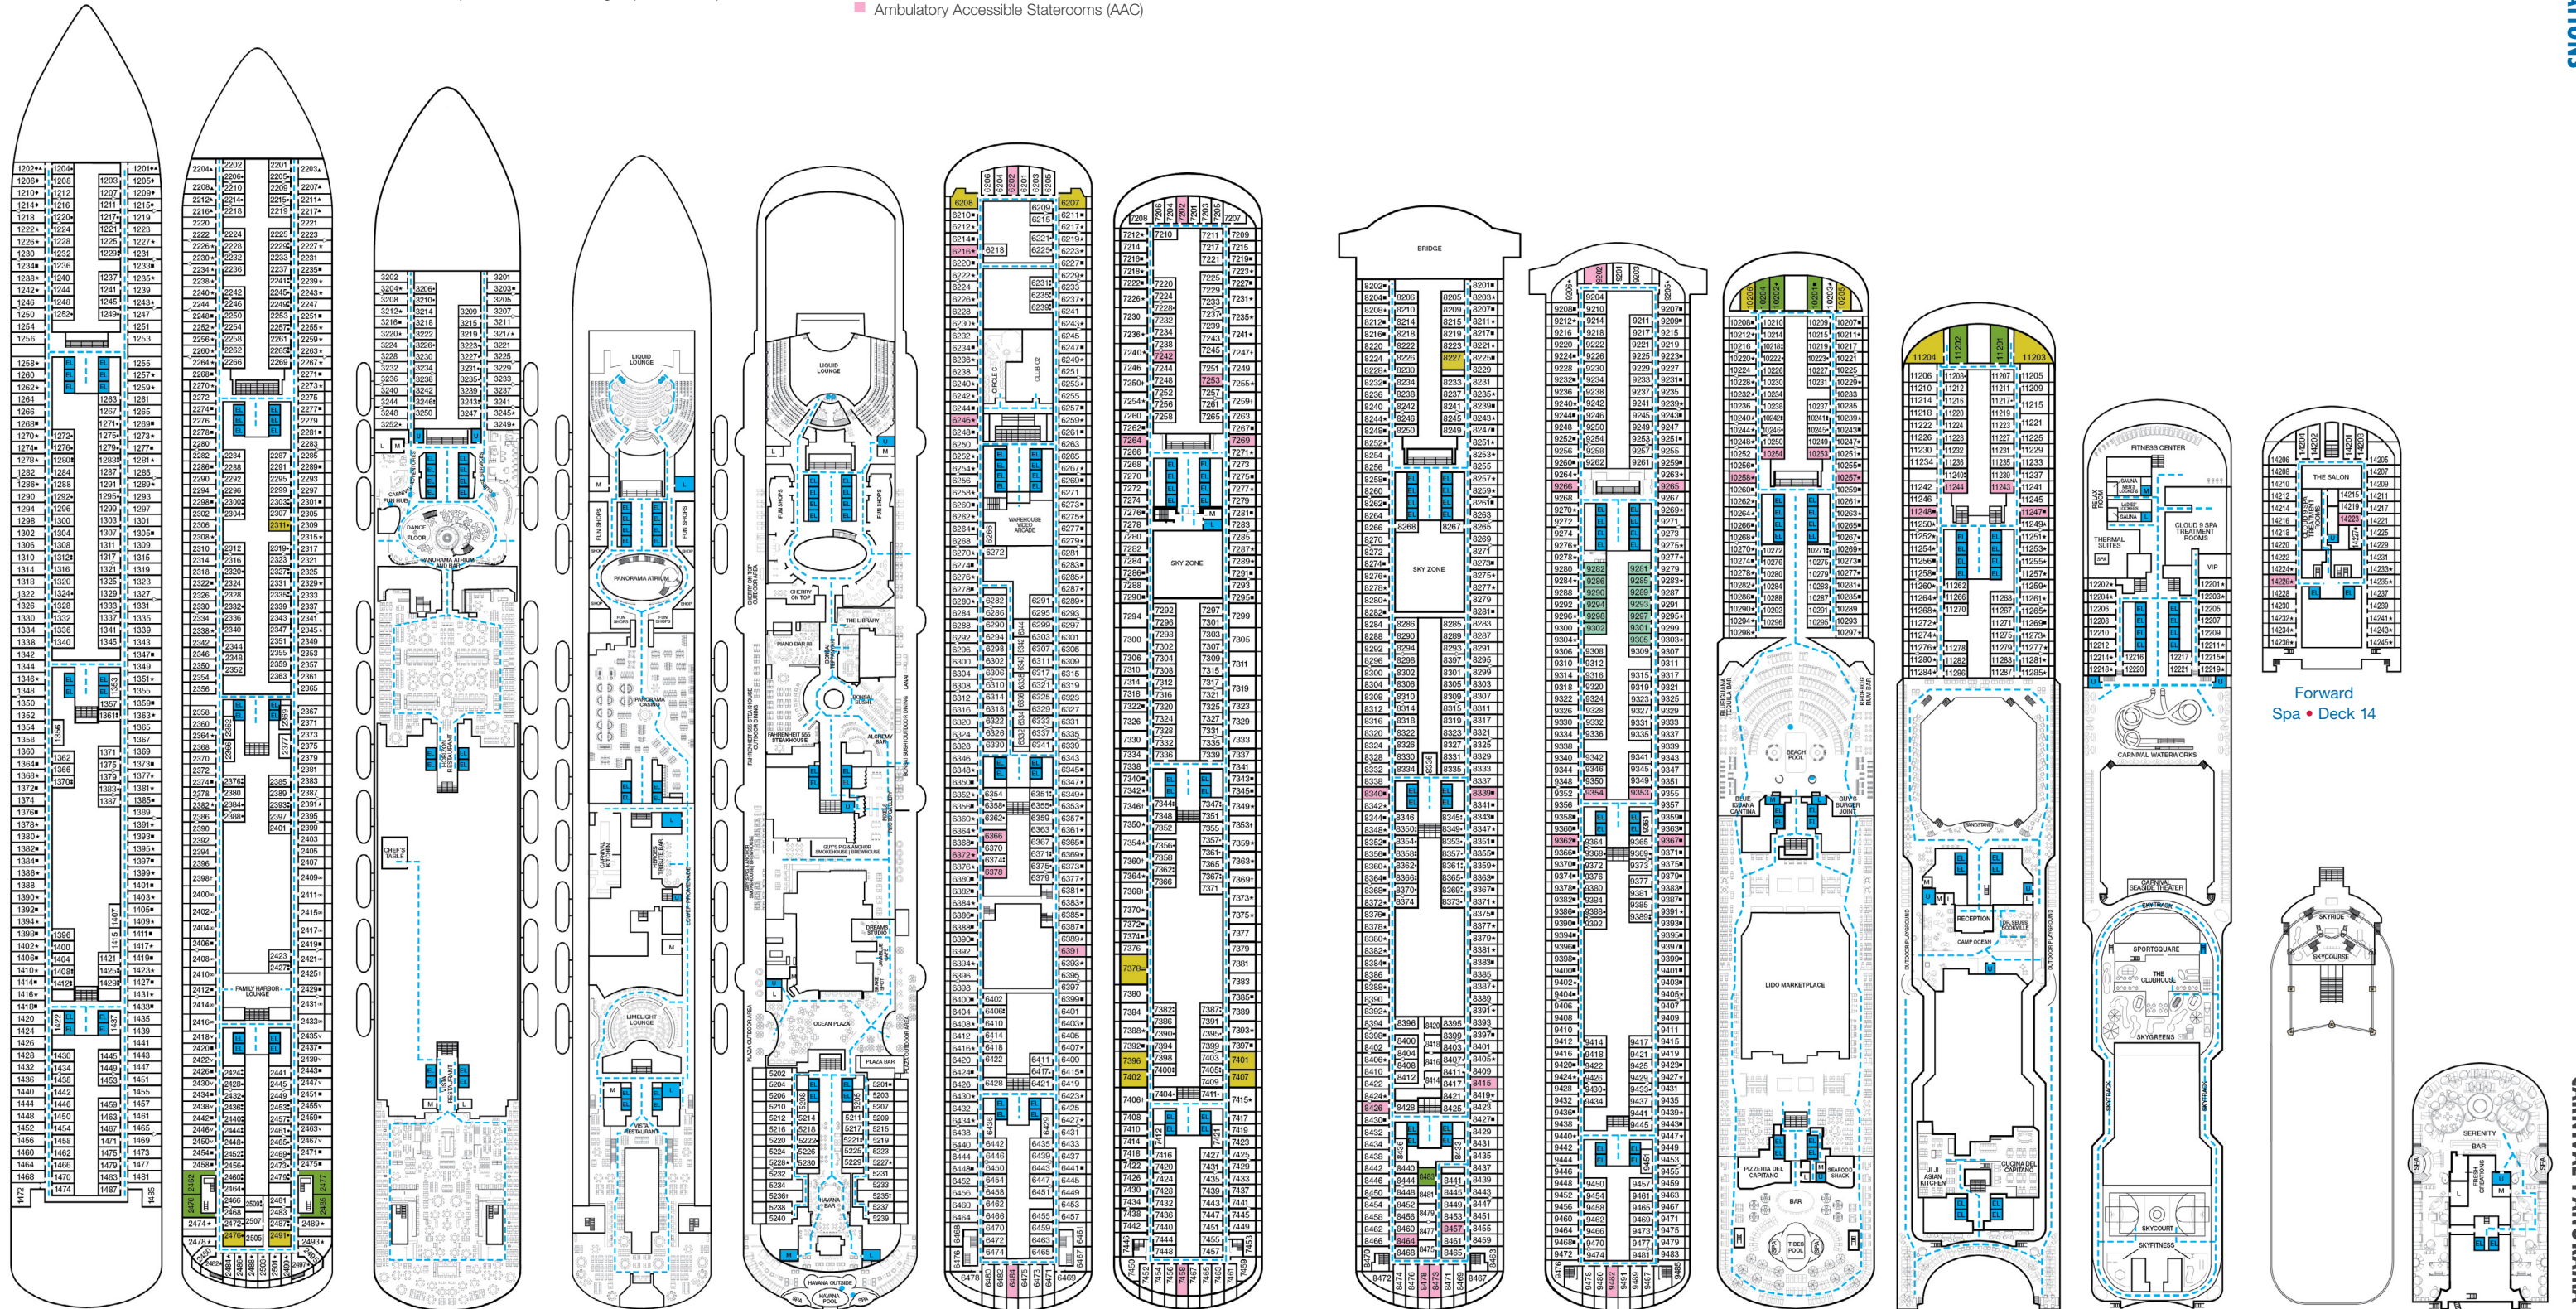

Gross Tonnage: 133,500 Length: 1,055 feet Beam: 122 feet
 Cruising Speed: 18 Knots Guest Capacity: 4,008 (Double Occupancy)
 Total Staff: 1,450 Registry: Panama

Forward Spa • Deck 14

CARNIVAL PANORAMA™

ACCOMMODATIONS SYMBOL LEGEND

- ▲ Twin Bed and Single Sofa Bed
- ★ 2 Twin Beds (convert to King) and Single Sofa Bed
- 2 Twin Beds (convert to King) and 1 Upper Pullman
- ⋮ 2 Twin Beds (convert to King) and 2 Upper Pullmans
- 2 Twin Beds (convert to King), Single Sofa Bed and 1 Upper Pullman
- † 2 Twin Beds (convert to King) and Double Sofa Bed
- ▼ 2 Twin Beds (convert to King), Single Sofa Bed and 2 Upper Pullmans. Beds do not convert to King when both Upper Pullmans in use.
- ⊗ 2 Twin Beds (convert to King), Double Sofa Bed and 1 Upper Pullman
- ≡ 2 Twin Beds (convert to King), Single Sofa Bed with Convertible Bunk
- ◆ Stateroom with 2 Porthole Windows
- △ Connecting Staterooms (ideal for families and groups of friends)

- * Twin Beds do not convert to a King Bed.
- U Unisex Wheelchair Accessible Restroom
- Ⓜ Accessible Routes including Ramps
- Restrooms, Elevators, Lifts and other Accessible Areas
- Fully Accessible Staterooms (FAC)
- Fully Accessible Staterooms – Single Side Approach (FAC-SSA)
- Ambulatory Accessible Staterooms (AAC)

DECK PLANS

Please contact Guest Access Services for specific ship accessibility features. You may also visit <https://www.carnival.com/about-carnival/special-needs.aspx>

Gross Tonnage: 133,500 Length: 1,055 feet Beam: 122 feet
Cruising Speed: 18 Knots Guest Capacity: 4,008 (Double Occupancy)
Total Staff: 1,450 Registry: Panama