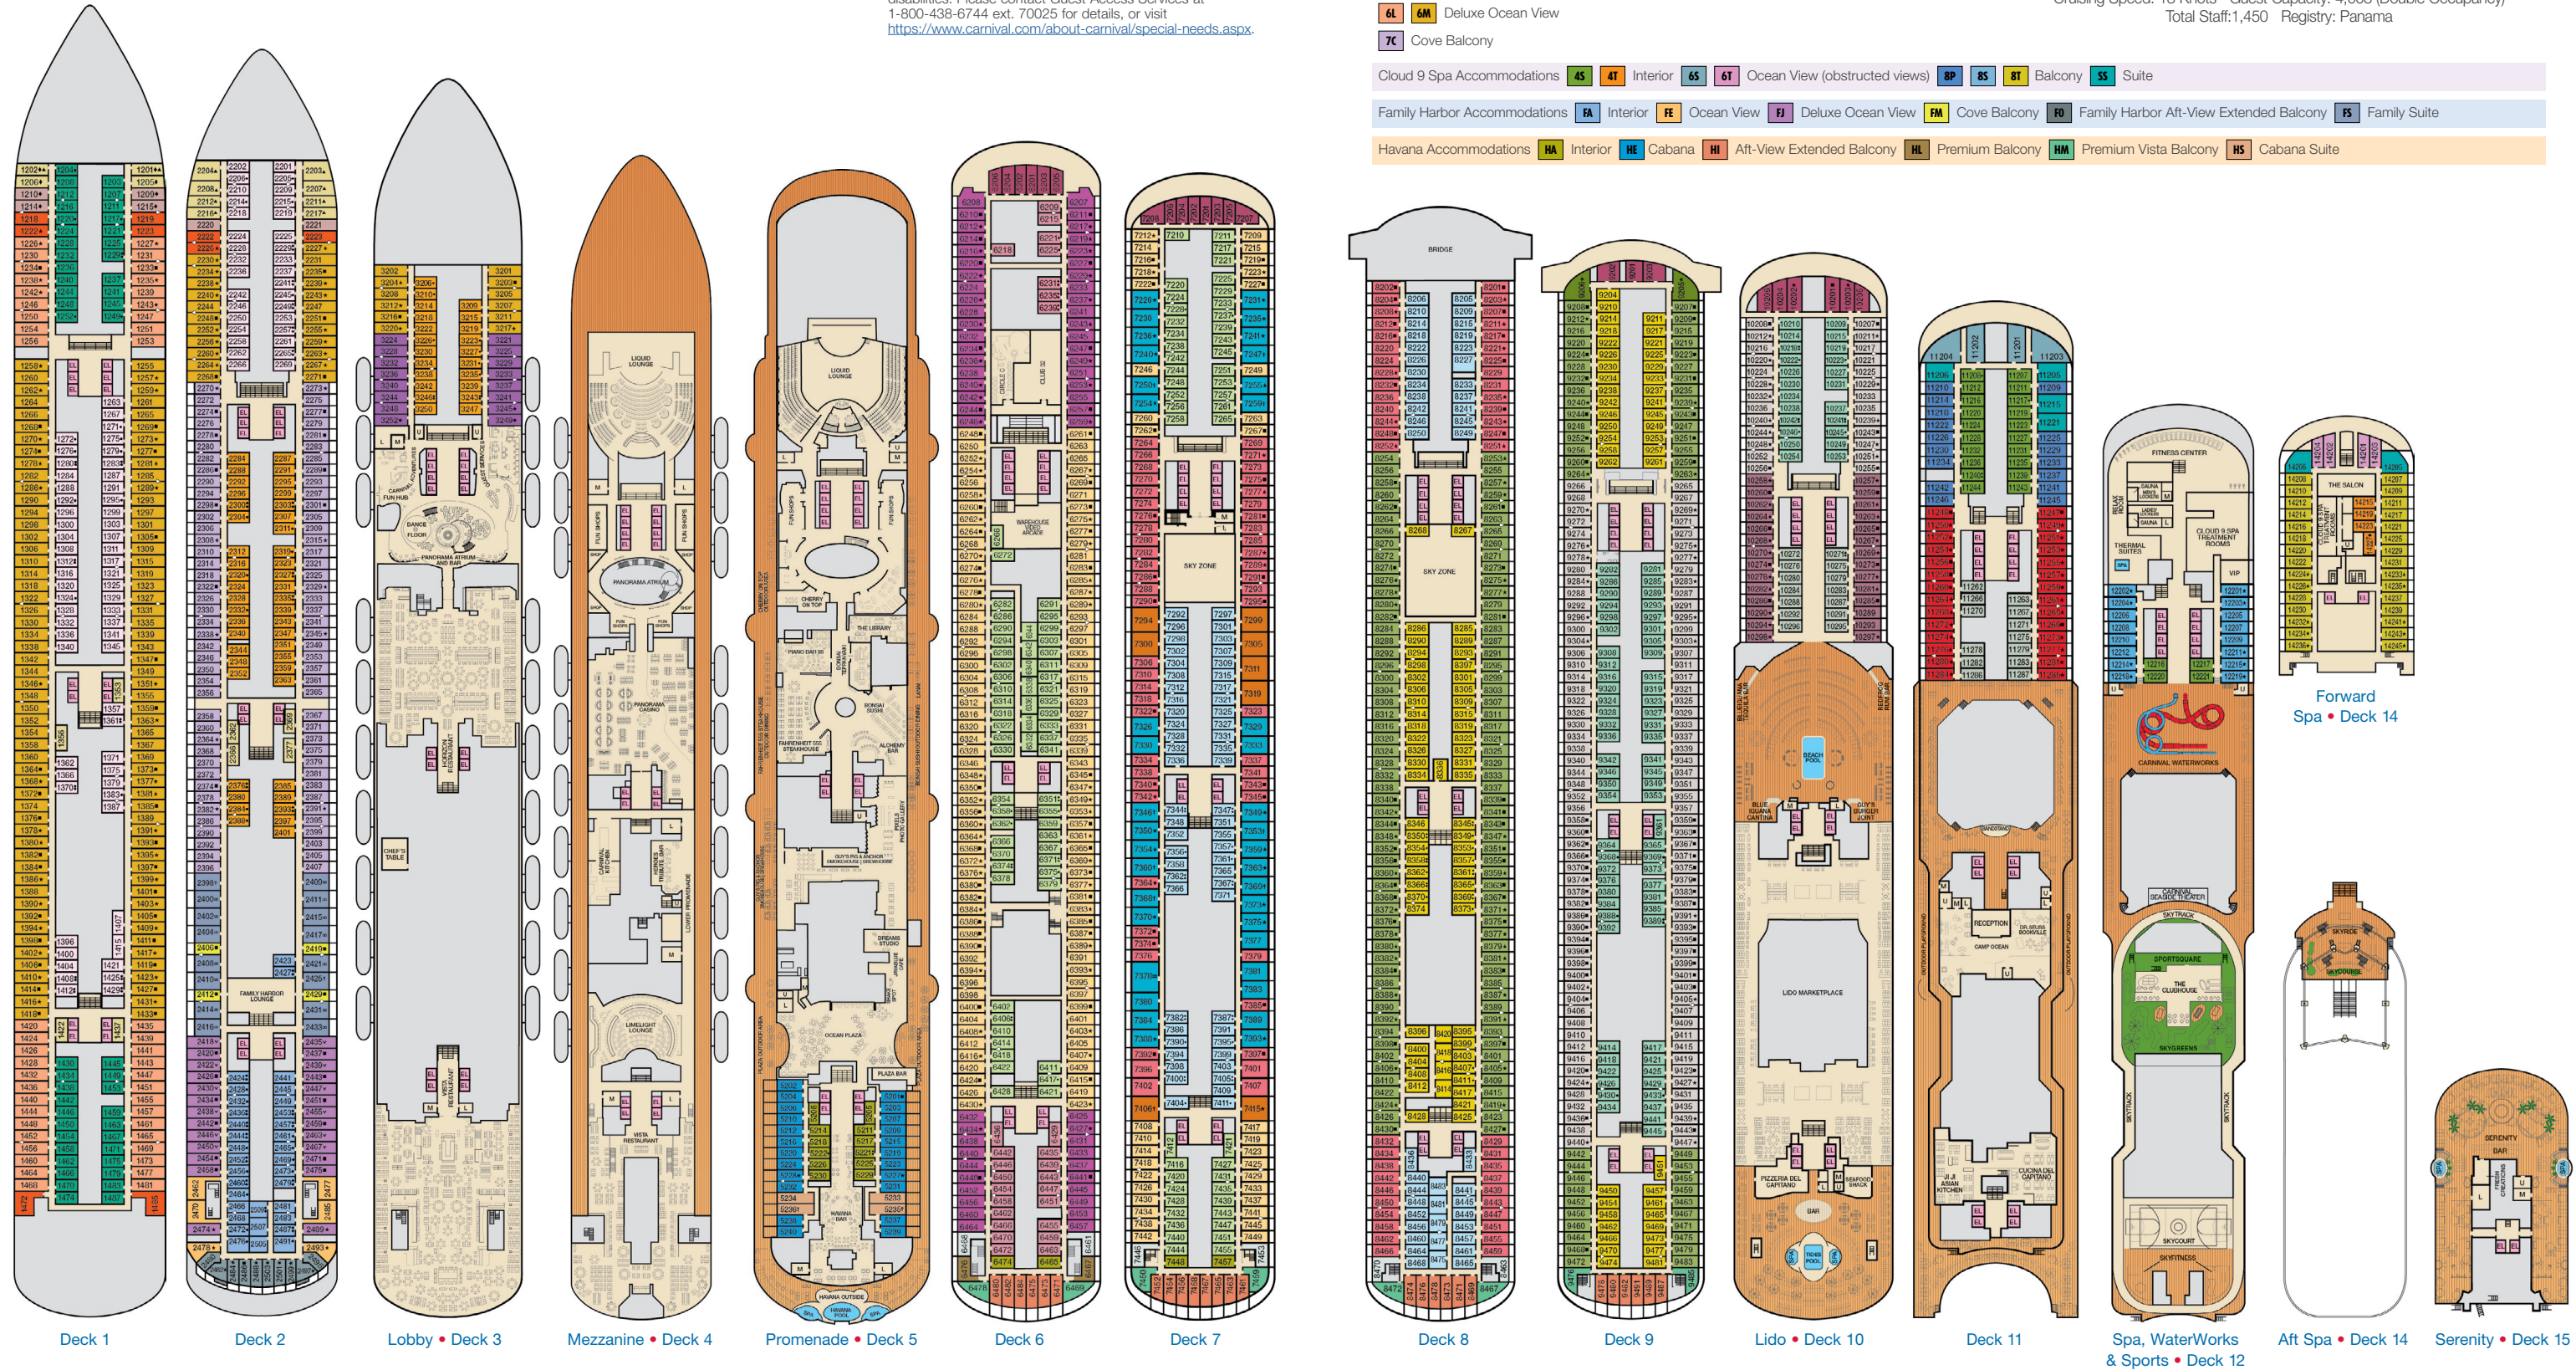

- ★ Twin Beds do not convert to a King Bed.
 - U Unisex Wheelchair Accessible Restroom
 - AS Junior Suites with obstructed views: 9205, 9206.
 - 6B Staterooms with obstructed views: 3229, 3232, 3233, 3236, 3237, 3240, 3241, 3244, 3245, 3248, 3249 and 3252.
 - 🚭 All accommodations are non-smoking.
- Accessible staterooms are available for guests with disabilities. Please contact Guest Access Services at 1-800-438-6744 ext. 70025 for details, or visit <https://www.carnival.com/about-carnival/special-needs.aspx>.

CATEGORIES

1A Interior Upper/Lower	8A 8B 8C 8D 8E 8F 8G Balcony
P1 Porthole	9B Premium Balcony
4A 4B 4C 4D 4E 4F 4G 4H 4I Interior	J5 Junior Suite
4J Interior with Picture Window (obstructed views)	O5 Ocean Suite
6A 6B Ocean View	G5 Grand Suite
6L 6M Deluxe Ocean View	
7C Cove Balcony	

Gross Tonnage: 133,500 Length: 1,055 feet Beam: 122 feet
 Cruising Speed: 18 Knots Guest Capacity: 4,008 (Double Occupancy)
 Total Staff: 1,450 Registry: Panama

Forward Spa • Deck 14

CARNIVAL PANORAMA™

ACCOMMODATIONS SYMBOL LEGEND

DECK PLANS

Please contact Guest Access Services for specific ship accessibility features. You may also visit <https://www.carnival.com/about-carnival/special-needs.aspx>

Gross Tonnage: 133,500 Length: 1,055 feet Beam: 122 feet
Cruising Speed: 18 Knots Guest Capacity: 4,008 (Double Occupancy)
Total Staff: 1,450 Registry: Panama